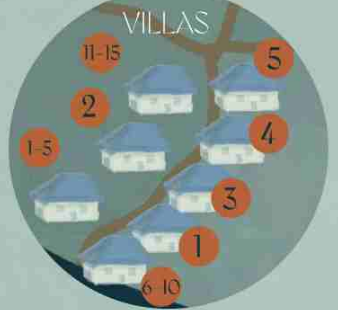

GOURIKWA RESERVE

MAIN GATE

Points of Interest

- Gates
- A Skoolbank Restaurant
- B Chapel
- C Reception
- D Porcupine Restaurant & Bar
- E Poolhouse
- F Wedding Venue
- G Freshwater Fountain
- H Lookout Point
- I Slipway
- J Lighthouse
- K Whale Lookout Point

Accommodation Key

- Villas
- Cottages
- Fisherman Houses

Map Key

- Tar Road
- Trails
- Scenic Route

NORTHERN GATE

WESTERN GATE

MILKWOOD TREE
(Sideroxylon inerme)

ELAND
(Taurotragus oryx)

PROTEA
(Proteaceae)

ZEBRA
(Equus quagga)

VILLAS

FISHERMAN HOUSES

EASTERN GATE

COTTAGES

INDIAN OCEAN

KILLER WHALE
(Orcinus orca)

ALIKREUKEL
(Giant Periwinkle)

HUMPBACK WHALE
(Megaptera novaeangliae)

HILHARTUS
(1928)